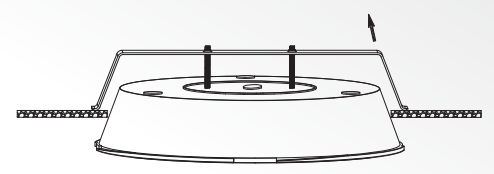

NAISE N260

Recessed mounted

White
RAL9003