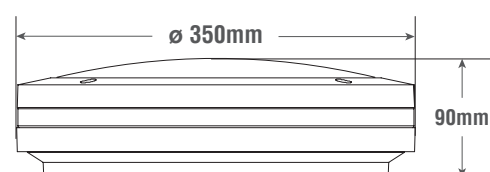

Ceto is an attractive cast aluminum luminaire, with indirect lighting that has peripheral luminous halo. The luminaire is ideal for exterior vandal resistant areas; it can be used as facade lighting and common areas in housing and profession.

- 1 • Cable entry from side and back • Through wiring from side to side
- 2 • IP65 water-proof • IK10 vandal-proof
- 3 • Optional selectable color temperature • Optional selectable power
- 4 • Ceiling / Wall mounted • Quick installation thanks to tiltable LED plate
- 5 • Powder coated paint finish • UV-proof diffuser
- 6 • Wide choice of intelligent functions, with/without sensor, emergency, DALI, etc.

Tiltable PCB Plate

Dimension

Photometrics

C0/C180: — C90/C270: —

Lumen Output

Model	Power	3000K	4000K	5000K
		80 lm/W	85 lm/W	90 lm/W
AC300	18W	1440 lm	1510 lm	1590 lm
AC350	28W	2180 lm	2280 lm	2350 lm

• Lumen may fluctuate between $\pm 10\%$. Customized higher lumen output available.

Specification

Input Voltage	220-240VAC
CRI	>80
Power Factor	>0.9
SDCM	3
Beam Angle	110°
Operation Temp.	-20°C ~ +40°C
IP Rating	IP65
IK Rating	IK10
Fitting Material	Cast Aluminum

Electrical Class	I
Standard Lifespan	L70B50: 68,000h
Premium Lifespan	L70B50: 176,000h L80B10: 95,000h
Standard	EN60598-2-1 / EN55015 / EN62778 / EN60598-2-22
Emergency Lumen	200 ~ 400 lm
Battery	3h Duration