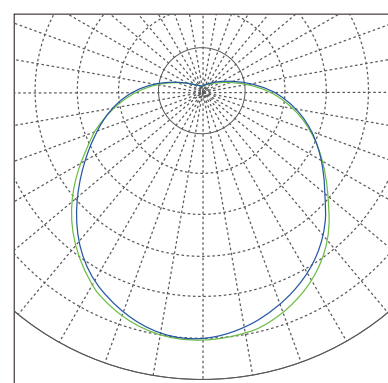

Tiltable PCB Plate

Dimension

Photometrics

C0/C180: — C90/C270: —

Lumen Output

Model	Power	3000K	4000K	5000K
		80 lm/W	85 lm/W	90 lm/W
AC300	18W	1440 lm	1510 lm	1590 lm
AC350	28W	2180 lm	2280 lm	2350 lm

• Lumen may fluctuate between $\pm 10\%$. Customized higher lumen output available.