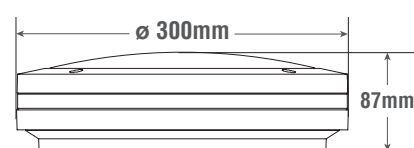

- 1 • Cable entry from side and back • Through wiring from side to side
- 2 • IP65 water-proof • IK10 vandal-proof
- 3 • Optional selectable color temperature • Optional selectable power
- 4 • Ceiling / Wall mounted • Quick installation thanks to tiltable LED plate
- 5 • Powder coated paint finish • UV-proof diffuser
- 6 • Wide choice of intelligent functions, with/without sensor, emergency, DALI, etc.

Tiltable PCB Plate

Dimension

Photometrics

C0/C180: — C90/C270: —

Lumen Output

Model	Power	3000K	4000K	5000K
		80 lm/W	85 lm/W	90 lm/W
AC300	18W	1440 lm	1510 lm	1590 lm
AC350	28W	2180 lm	2280 lm	2350 lm

• Lumen may fluctuate between $\pm 10\%$. Customized higher lumen output available.

Specification

Input Voltage	220-240VAC
CRI	>80
Power Factor	>0.9
SDCM	3
Beam Angle	110°
Operation Temp.	-20°C ~ +40°C
IP Rating	IP65
IK Rating	IK10
Fitting Material	Cast Aluminum

Electrical Class	I
Standard Lifespan	L70B50: 68,000h
Premium Lifespan	L70B50: 176,000h L80B10: 95,000h
Standard	EN60598-2-1 / EN55015 / EN62778 / EN60598-2-22
Emergency Lumen	200 ~ 400 lm
Battery	3h Duration