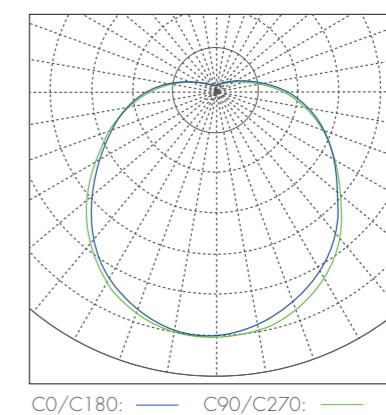

● Function

● Dimensions

● Photometrics

● Lumen Output

Model	Power	Colour Temp.			Lumen Efficiency
		3000K	4000K	5000K	
M320	12W	1050lm	1110lm	1130lm	(±10%)
M320	18W	1530lm	1580lm	1660lm	(±10%)
M320	28W	2550lm	2700lm	2750lm	(±10%)