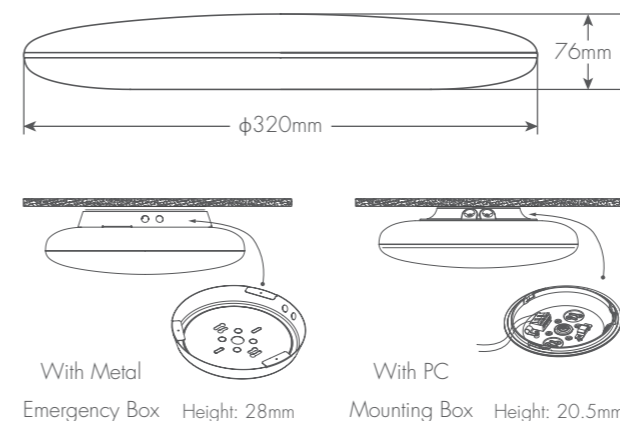

MOON M320

White
RAL9003

Grey
RAL9006

● Features & Benefits

Moon is an elegant PC luminaire that is ideal for setting up in publicly accessible areas, such as circulation spaces, stairwells, hallways, passageways, metro and train stations, but can also be used in institutions and schools, residential areas.

- Reserved BESA holes, Key holes • Cable entry from side and back • Through wiring from side to side
- IP54 water-proof • IK10 vandal-proof
- Optional selectable power
- Ceiling/wall mounted, or installed in suspension • PC Mounting box is optional, no need to open fixture
- Wide choice of intelligent functions, with/without Bluetooth, sensor, emergency, DALI, etc.

● Function

● Dimensions

● Photometrics

● Lumen Output

Model	Power	Colour Temp.			Lumen Efficiency
		3000K	4000K	5000K	
M320	12W	1050lm	1110lm	1130lm	(±10%)
M320	18W	1530lm	1580lm	1660lm	(±10%)
M320	28W	2550lm	2700lm	2750lm	(±10%)

• Customized higher lumen output available

● Specification

Input Voltage	CRI	Power Factor	SDCM	Beam Angle	Operation Temp.	IP/IK	Fitting Material	Class
220~240VAC	>80	>0.9	3	120°	-20°C~+40°C	IP54/IK10	Polycarbonate	II